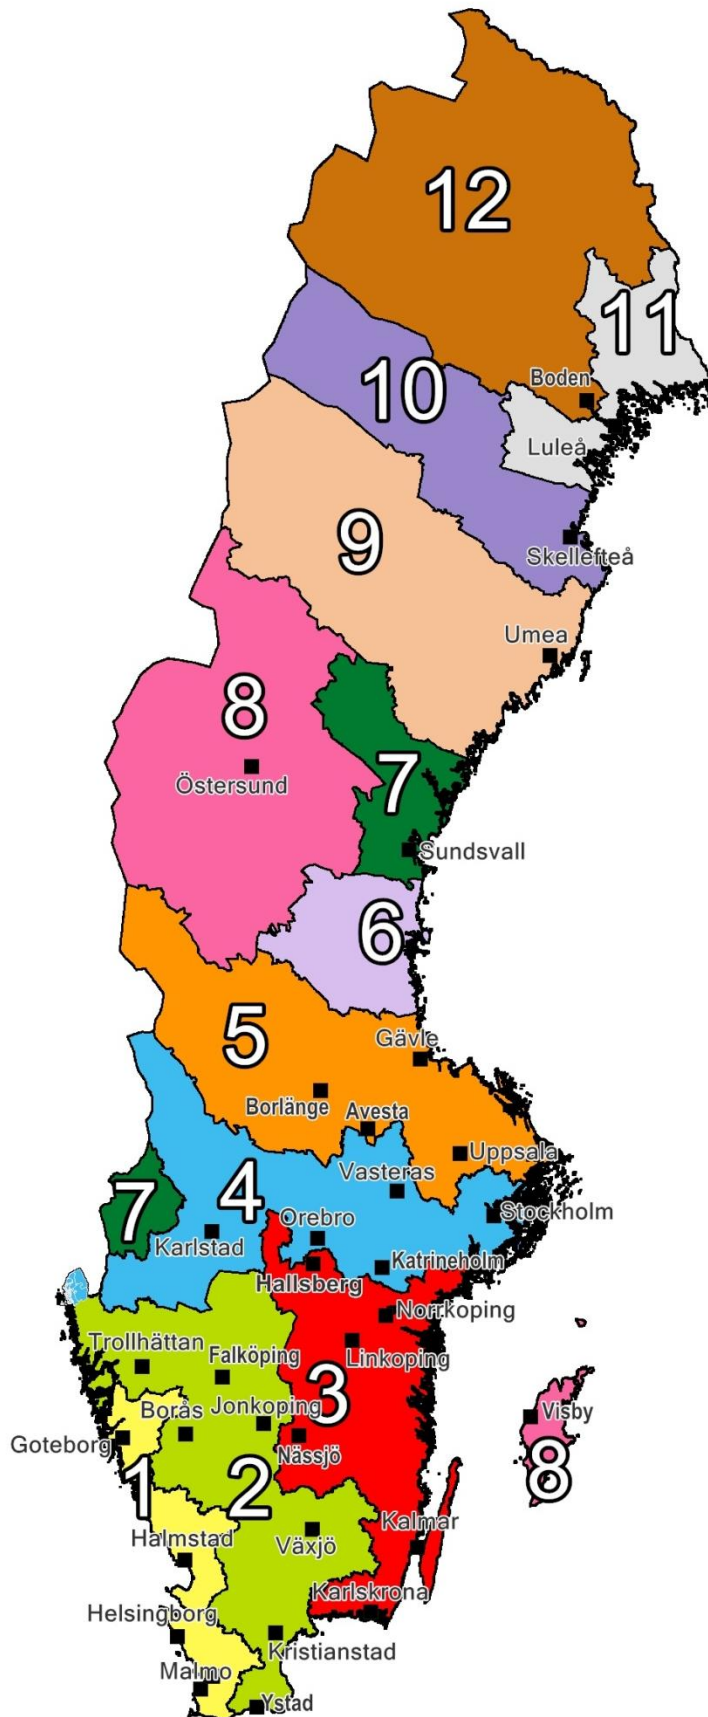

Area Classification Sweden

Zone map Sweden

Zone 1:	20 – 26, 30 – 31, 40 – 44
Zone 2:	27 – 29, 32 – 36, 45000 – 45219, 45301 – 45999, 46 – 47, 50 – 56
Zone 3:	37 – 39, 57 – 61, 69
Zone 4:	10 – 19, 45220 – 45300, 63 – 66, 68, 70 – 73
Zone 5:	74 – 81
Zone 6:	82
Zone 7:	67, 85 – 88
Zone 8:	62, 83 – 84
Zone 9:	89 – 92
Zone 10:	93
Zone 11:	94 – 95, 97
Zone 12:	96, 98

Gælder kun brofaste øer

Applies only for islands connected to the mainland by bridge

Gilt nur für Inseln mit Festlandanbindung via Brücken