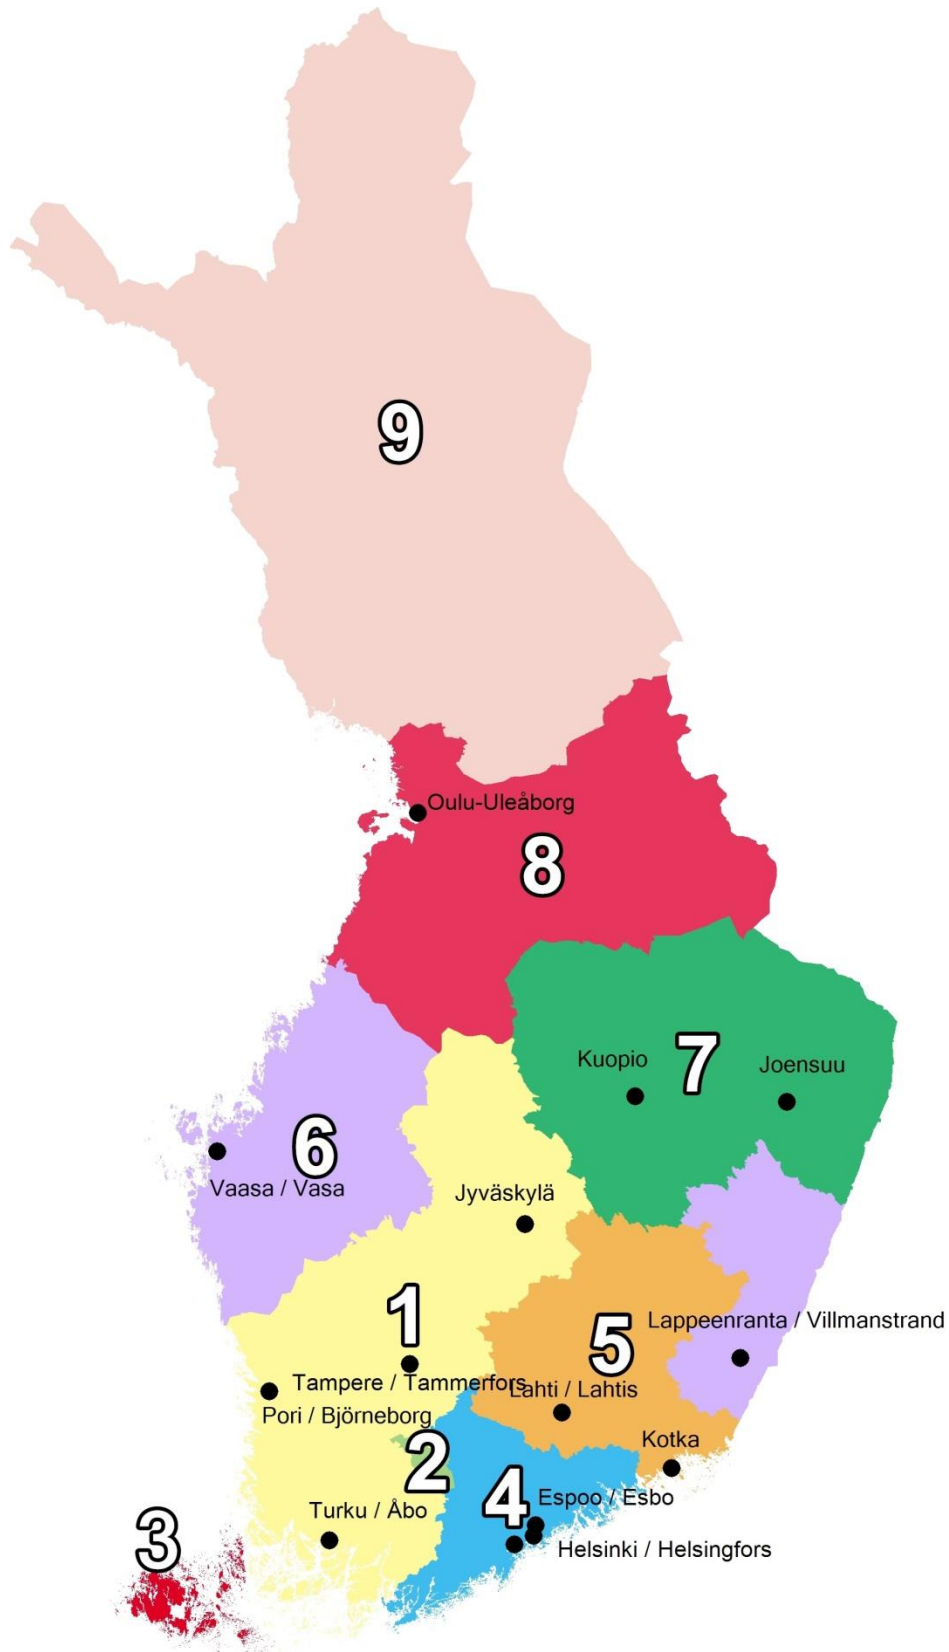

TRAFFIC PLAN

DENMARK - FINLAND / FINLAND - DENMARK

Part loads / FTL

Part loads Export Chilled / Frozen

Område	Departure days	Delivery	Bookingdeadline (the day before loading)	Pick up
Helsinki / Vantaa / Espoo / Turku	Thursday	2-3 days	12.00 pm.	08.00-15.00

Part loads import Chilled / Frozen

Område	Departure days	Delivery	Bookingdeadline	Pick up
Helsinki / Vantaa / Espoo / Turku	Monday-Friday	2-4 days	2 days before loading 12.00 pm.	08.00-15.00

Export FTL

Område	Departure days	Delivery	Bookingdeadline	Pick up
Helsinki / Vantaa / Espoo / Turku	Monday/Tuesday/Wednesday and Friday	2 days	14.00	08.00-15.00

Import FTL

Område	Departure days	Delivery	Bookingdeadline	Pick up
Helsinki / Vantaa / Espoo / Turku	Monday-Friday	2 days	2 days before loading 12.00 pm.	08.00-15.00

Area Classification Finland

Zone map Finland

Zone 1:	20100-21930, 23100-29900, 31400-32560
Zone 2:	30100-31399, 32561-39930
Zone 3:	22000
Zone 4:	00100-14620
Zone 5:	14700-19700, 45100-49980
Zone 6:	40007-44970, 50007-52980, 53100-56730, 57100-69980
Zone 7:	70100-83985
Zone 8:	84100-92930
Zone 9:	93100-99999