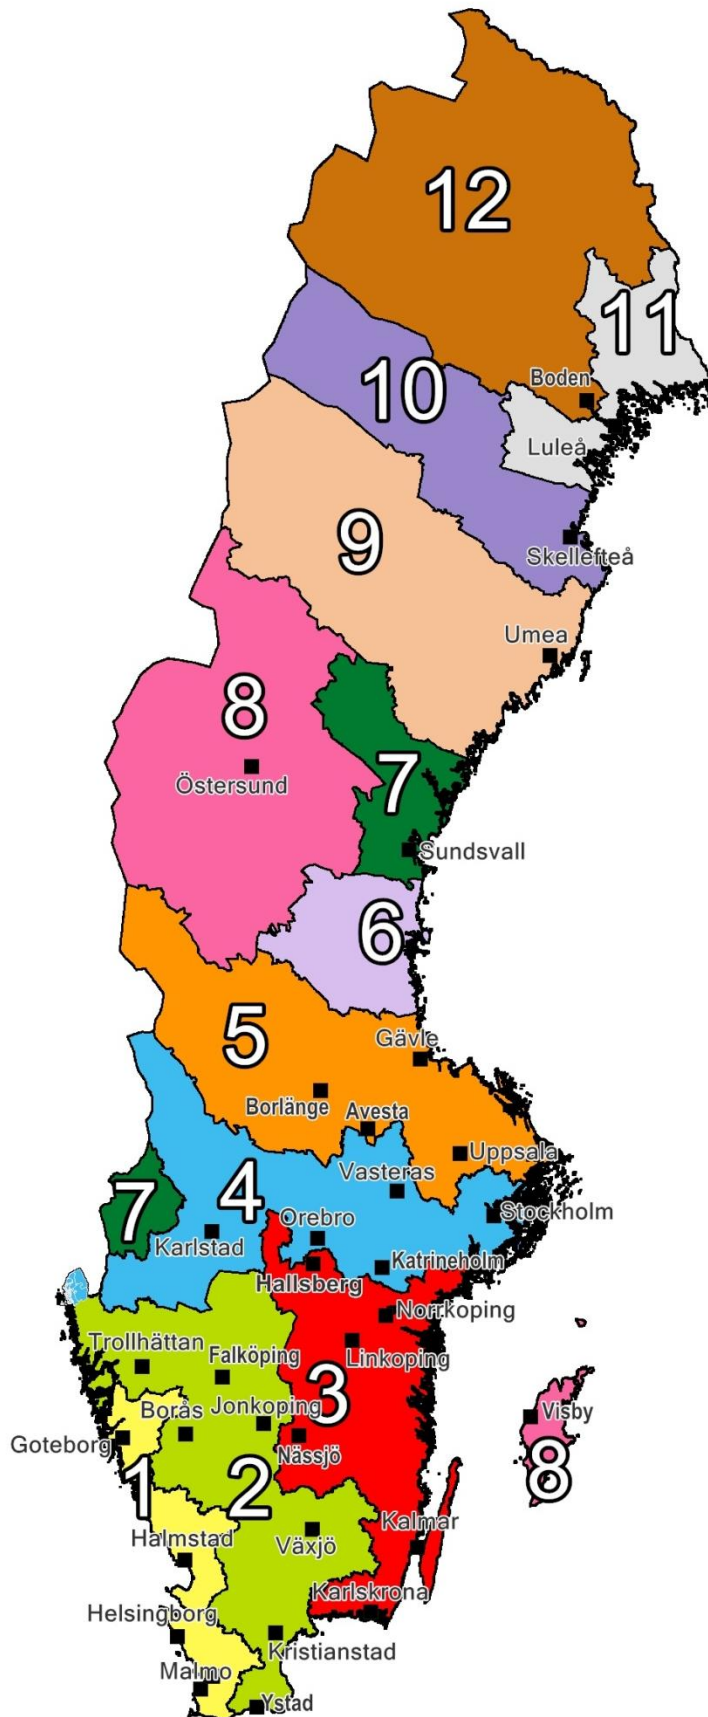

Area Classification Sweden

Zone map Sweden

| | |
|----------|---|
| Zone 1: | 20 – 26, 30 – 31, 40 – 44 |
| Zone 2: | 27 – 29, 32 – 36, 45000 – 45219, 45301 – 45999, 46 – 47, 50 – 56 |
| Zone 3: | 37 – 39, 57 – 61, 69 |
| Zone 4: | 10 – 19, 45220 – 45300, 63 – 66, 68, 70 – 73 |
| Zone 5: | 74 – 81 |
| Zone 6: | 82 |
| Zone 7: | 67, 85 – 88 |
| Zone 8: | 62, 83 – 84 |
| Zone 9: | 89 – 92 |
| Zone 10: | 93 |
| Zone 11: | 94 – 95, 97 |
| Zone 12: | 96, 98 |

Gælder kun brofaste øer

Applies only for islands connected to the mainland by bridge

Gilt nur für Inseln mit Festlandanbindung via Brücken